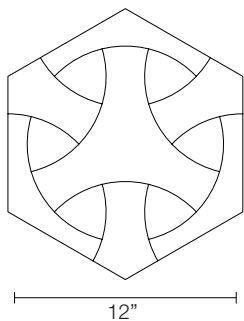

Japanese Weave Screen Block

Code:

Sizes: 12"

Category: Dimensional [3D/Wall]

Material: Concrete

APPLICATIONS

Feature Wall

Exterior Cladding

Lobby

Fireplace Surround

Commercial High Traffic

Spa

Bathroom Wall

MATERIAL QUALITIES

Variation

Color - Medium

Thickness - Low

Texture - Medium

Patina: Yes

Durability: High

Lifespan: High

INSTALLATION MAINTENANCE

- Thin-Set Mortar
- Must be cleaned and pre-sealed prior to installation
- Sanded Grout
- Color Sorted