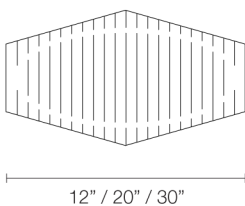

OPTIC HEX - ELLIPTICAL

Code: D6
Size: 12", 20", 30"
Category: Dimensional (3D/Wall)
Material: Concrete/Ceramic

APPLICATIONS

Feature Wall
Exterior Cladding
Lobby
Fireplace Surround
Commercial High Traffic
Spa
Bathroom Wall

Optic Hex - Elliptical Dimensional (3D/Wall)

D6

The Optic Series is a collection of designs that reveal shapes depending on the viewing orientation. When viewed directly in front of the tile, the tile is seen only in two dimensions. As one moves, the third dimension is revealed through the interplay of light and shadow.

The Optic Hex - Elliptical presents this experience within an elongated hexagonal grid with linear grooves.

OGASSIAN.COM