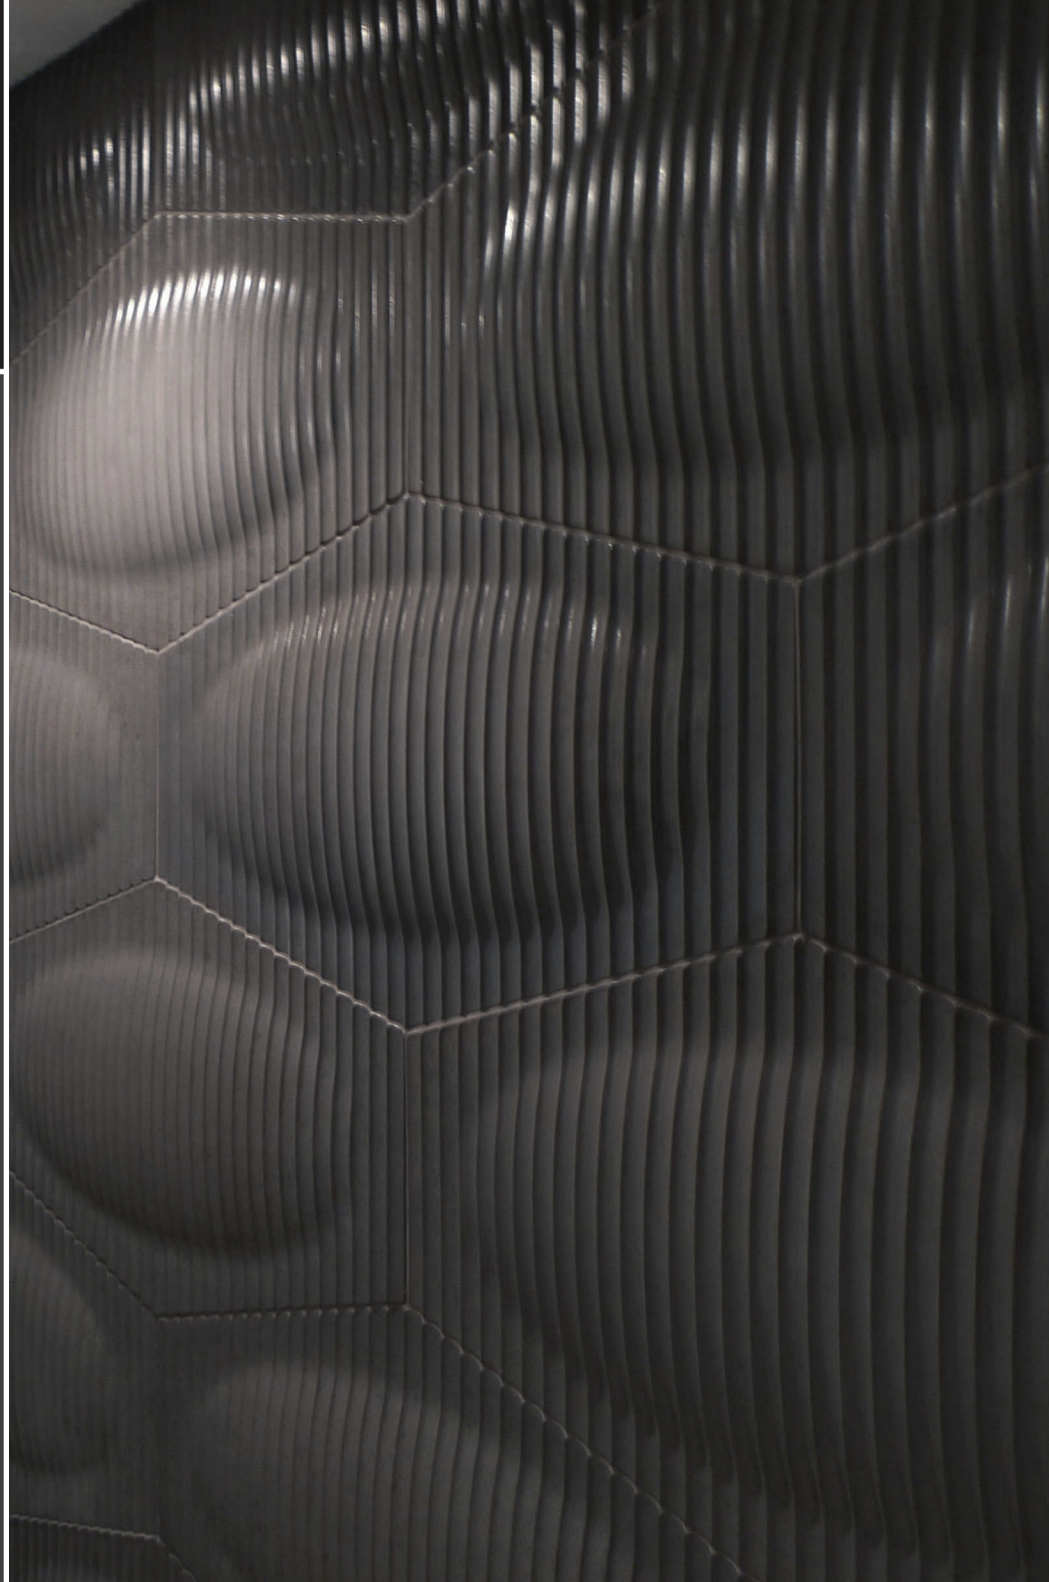

OPTIC HEX - ELLIPTICAL

Code: D6
Size: 12", 20", 30"
Category: Dimensional (3D/Wall)
Material: Concrete/Ceramic

APPLICATIONS

Feature Wall
Exterior Cladding
Lobby
Fireplace Surround
Commercial High Traffic
Spa
Bathroom Wall

MATERIAL QUALITIES

Variation
Color - Medium
Thickness - Low
Texture - Medium
Patina: Yes
Durability: High
Lifespan: High

INSTALLATION MAINTENANCE

- Thin-Set Mortar
- Must be cleaned and pre-sealed prior to installation
- Sanded Grout
- Color Sorted

Optic Hex - Elliptical Dimensional (3D/Wall)

D6

The Optic Series is a collection of designs that reveal shapes depending on the viewing orientation. When viewed directly in front of the tile, the tile is seen only in two dimensions. As one moves, the third dimension is revealed through the interplay of light and shadow.

The Optic Hex - Elliptical presents this experience within an elongated hexagonal grid with linear grooves.

OGASSIAN.COM