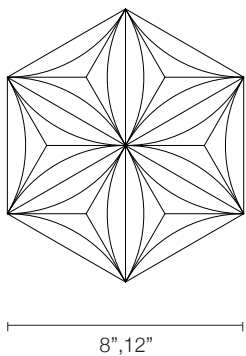

Flora Hex

Code: D
Size: 8", 12"
Category: Dimensional [3D/Wall]
Material: Ceramic

APPLICATIONS

Feature Wall
Exterior Cladding
Lobby
Fireplace Surround
Commercial High Traffic
Spa
Bathroom Wall

MATERIAL QUALITIES

Variation
Color - Medium
Thickness - Low
Texture - Medium
Patina: Yes
Durability: High
Lifespan: High

INSTALLATION MAINTENANCE

- Thin-Set Mortar
- Must be cleaned and pre-sealed prio to installation
- Sanded Grout
- Color Sorted

Flora Hex **Dimensional [3D/Wall]**