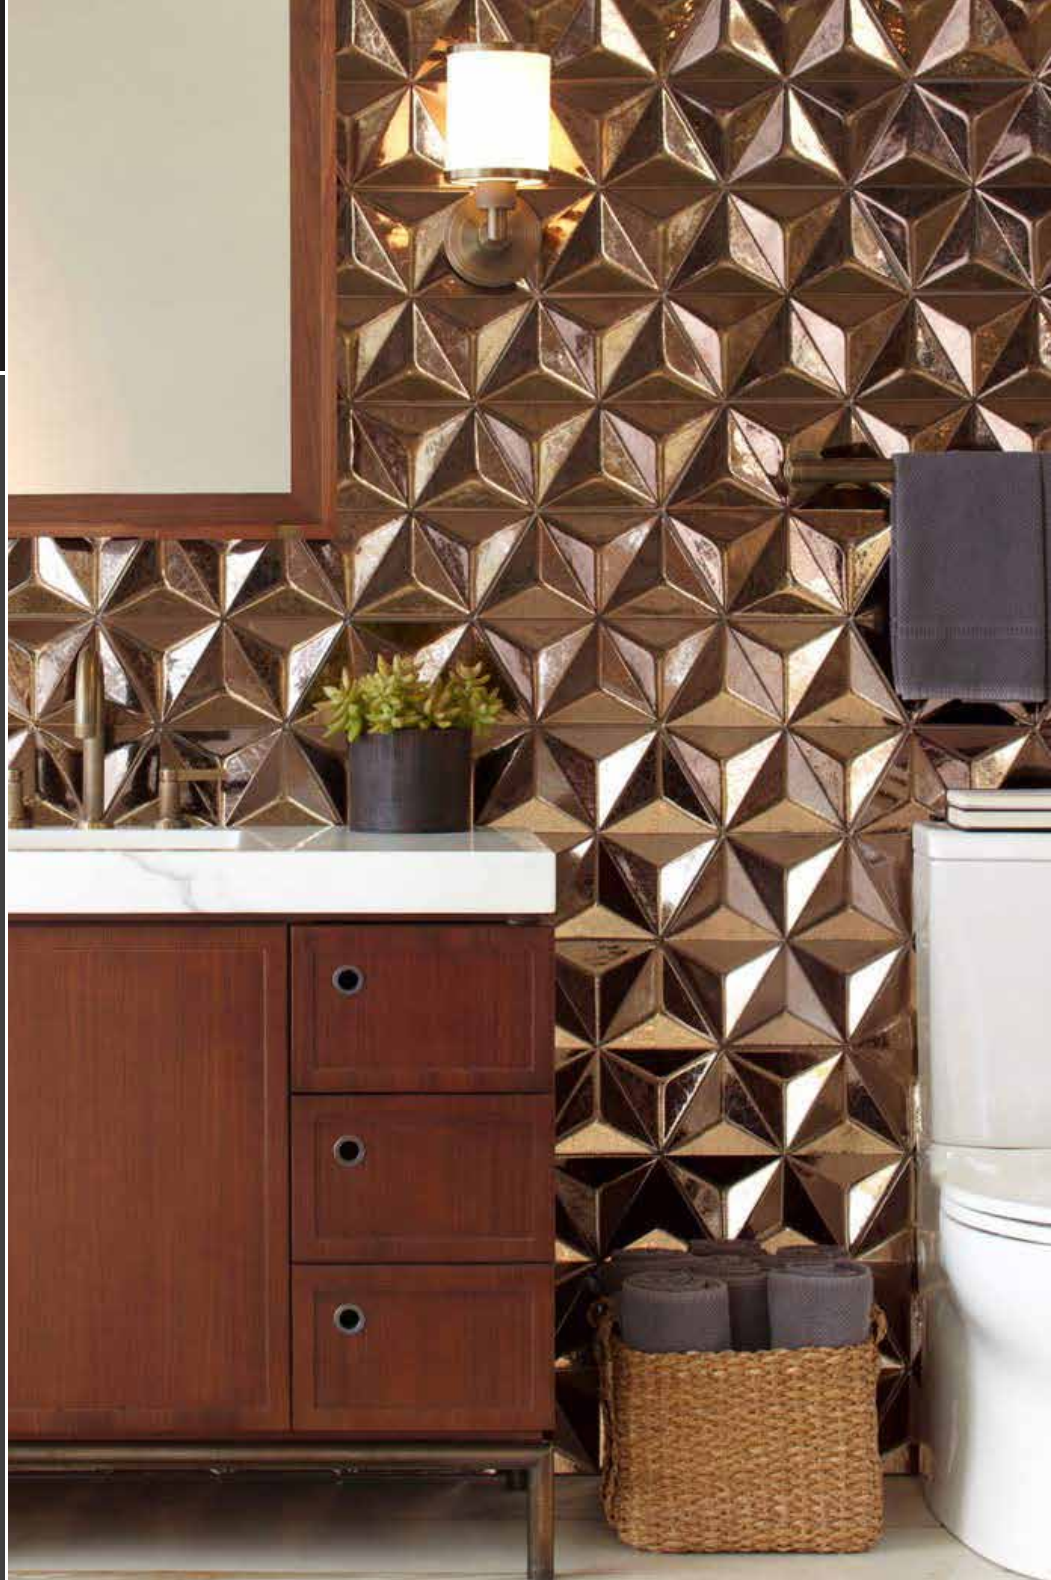

Japanese Geo

Code: D
Size: 8", 12"
Category: Dimensional [3D/Wall]
Material: Ceramic

APPLICATIONS

Feature Wall
Exterior Cladding
Lobby
Fireplace Surround
Commercial High Traffic
Spa
Bathroom Wall

MATERIAL QUALITIES

Variation
Color - Medium
Thickness - Low
Texture - Medium
Patina: Yes
Durability: High
Lifespan: High

INSTALLATION MAINTENANCE

- Thin-Set Mortar
- Must be cleaned and pre-sealed prior to installation
- Sanded Grout
- Color Sorted

8", 12"

Japanese Geo **Dimensional [3D/Wall]**

Based on a classic Japanese block-print pattern, a geometric pattern is pulled into three dimensions.

 OGASSIAN

OGASSIAN.COM